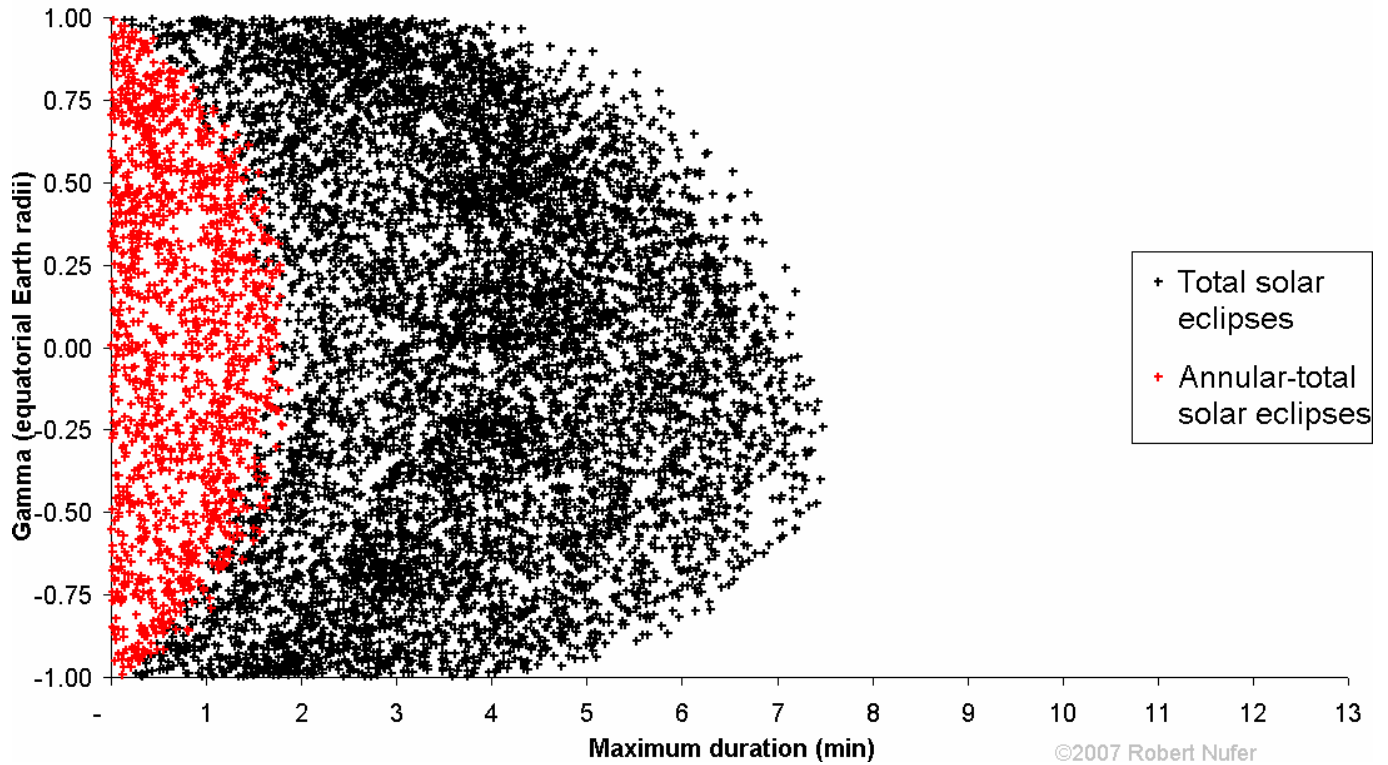

The duration of total, annular and annular-total solar eclipses

Robert Nufer

Maximum duration of totality or annularity of the total and **annular-total** solar eclipses between -4999 and +7000

Maximum duration of annularity of the annular solar eclipses between -4999 and +7000